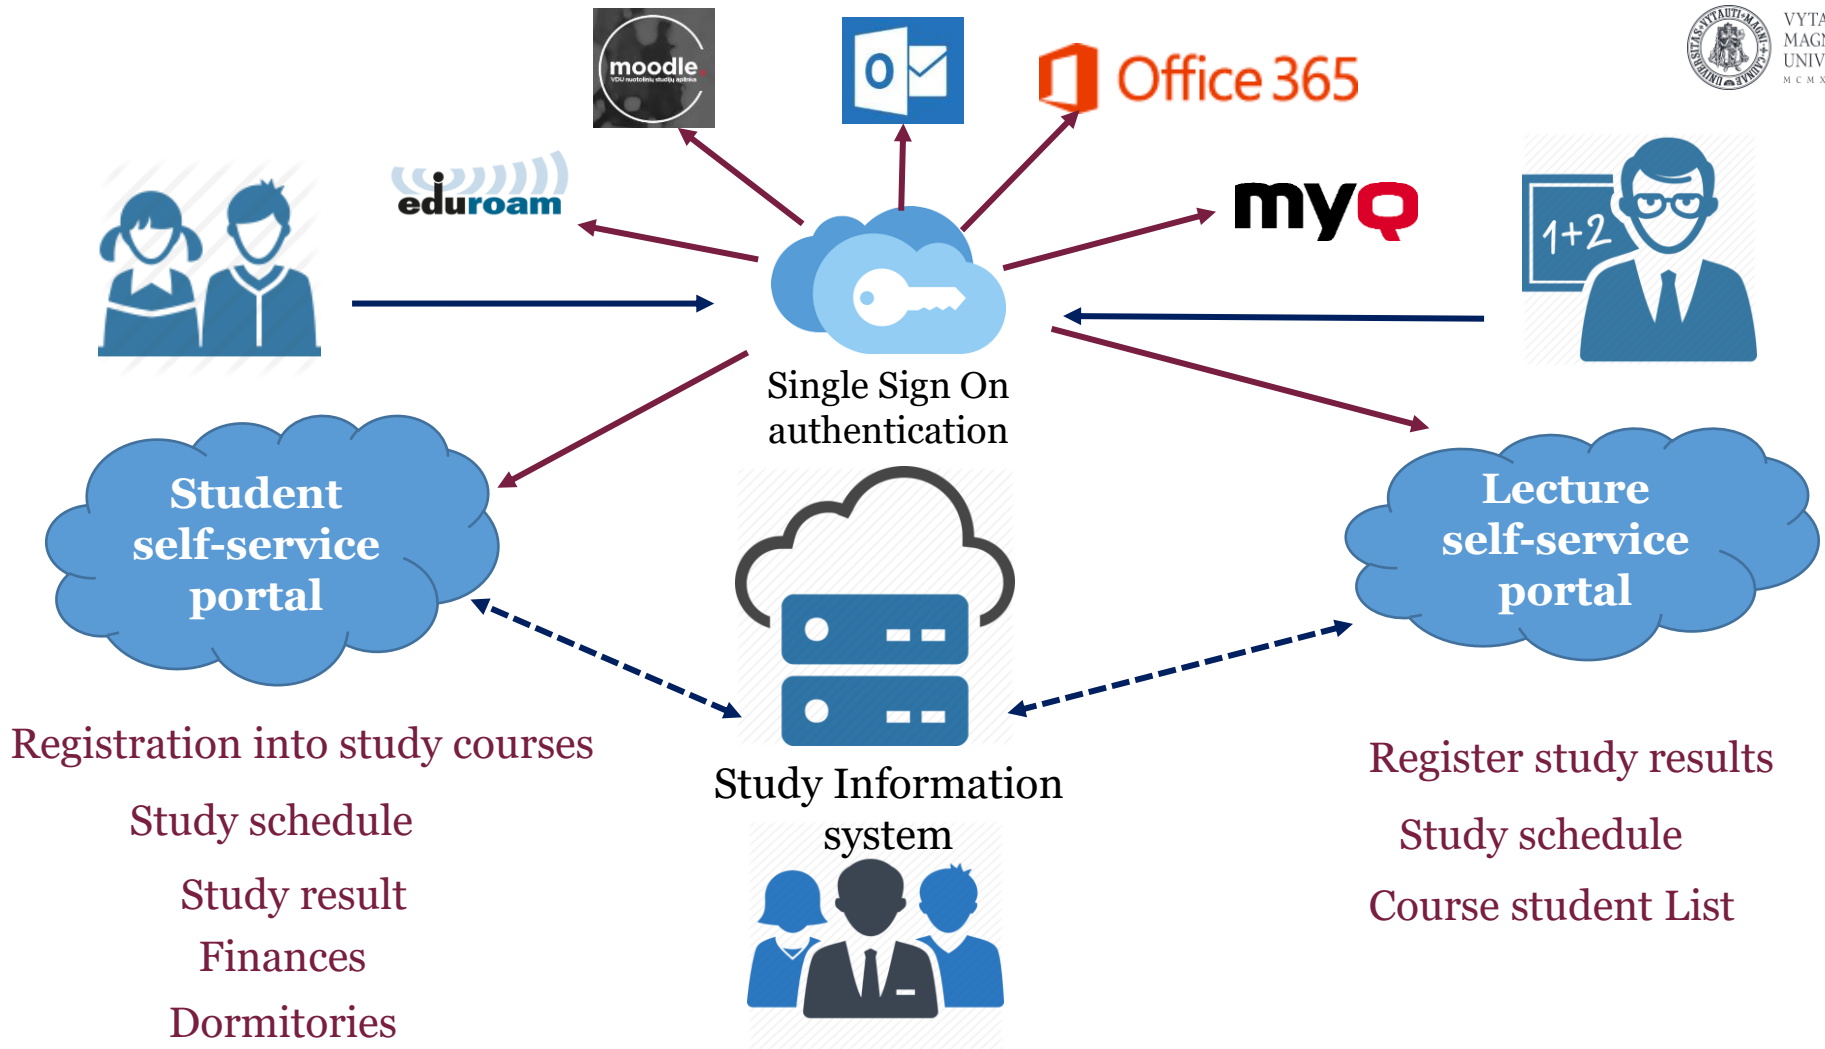

# Important

- ✓ Student self-service portal: [studentas.vdu.lt](https://studentas.vdu.lt)
- ✓ Single Sign On authentication: [Support.vdu.lt](https://support.vdu.lt)
- ✓ Suite of Office 365 applications: [office.com](https://office.com)
- ✓ Email: [webmail.vdu.lt](https://webmail.vdu.lt)
- ✓ Printing system MyQ: [print.vdu.lt/en-us/](https://print.vdu.lt/en-us/)
- ✓ Global university WiFi network Eduroam:  
[eduroam.vdu.lt/en](https://eduroam.vdu.lt/en)
- ✓ Virtual learning environment: [moodle.vdu.lt](https://moodle.vdu.lt)